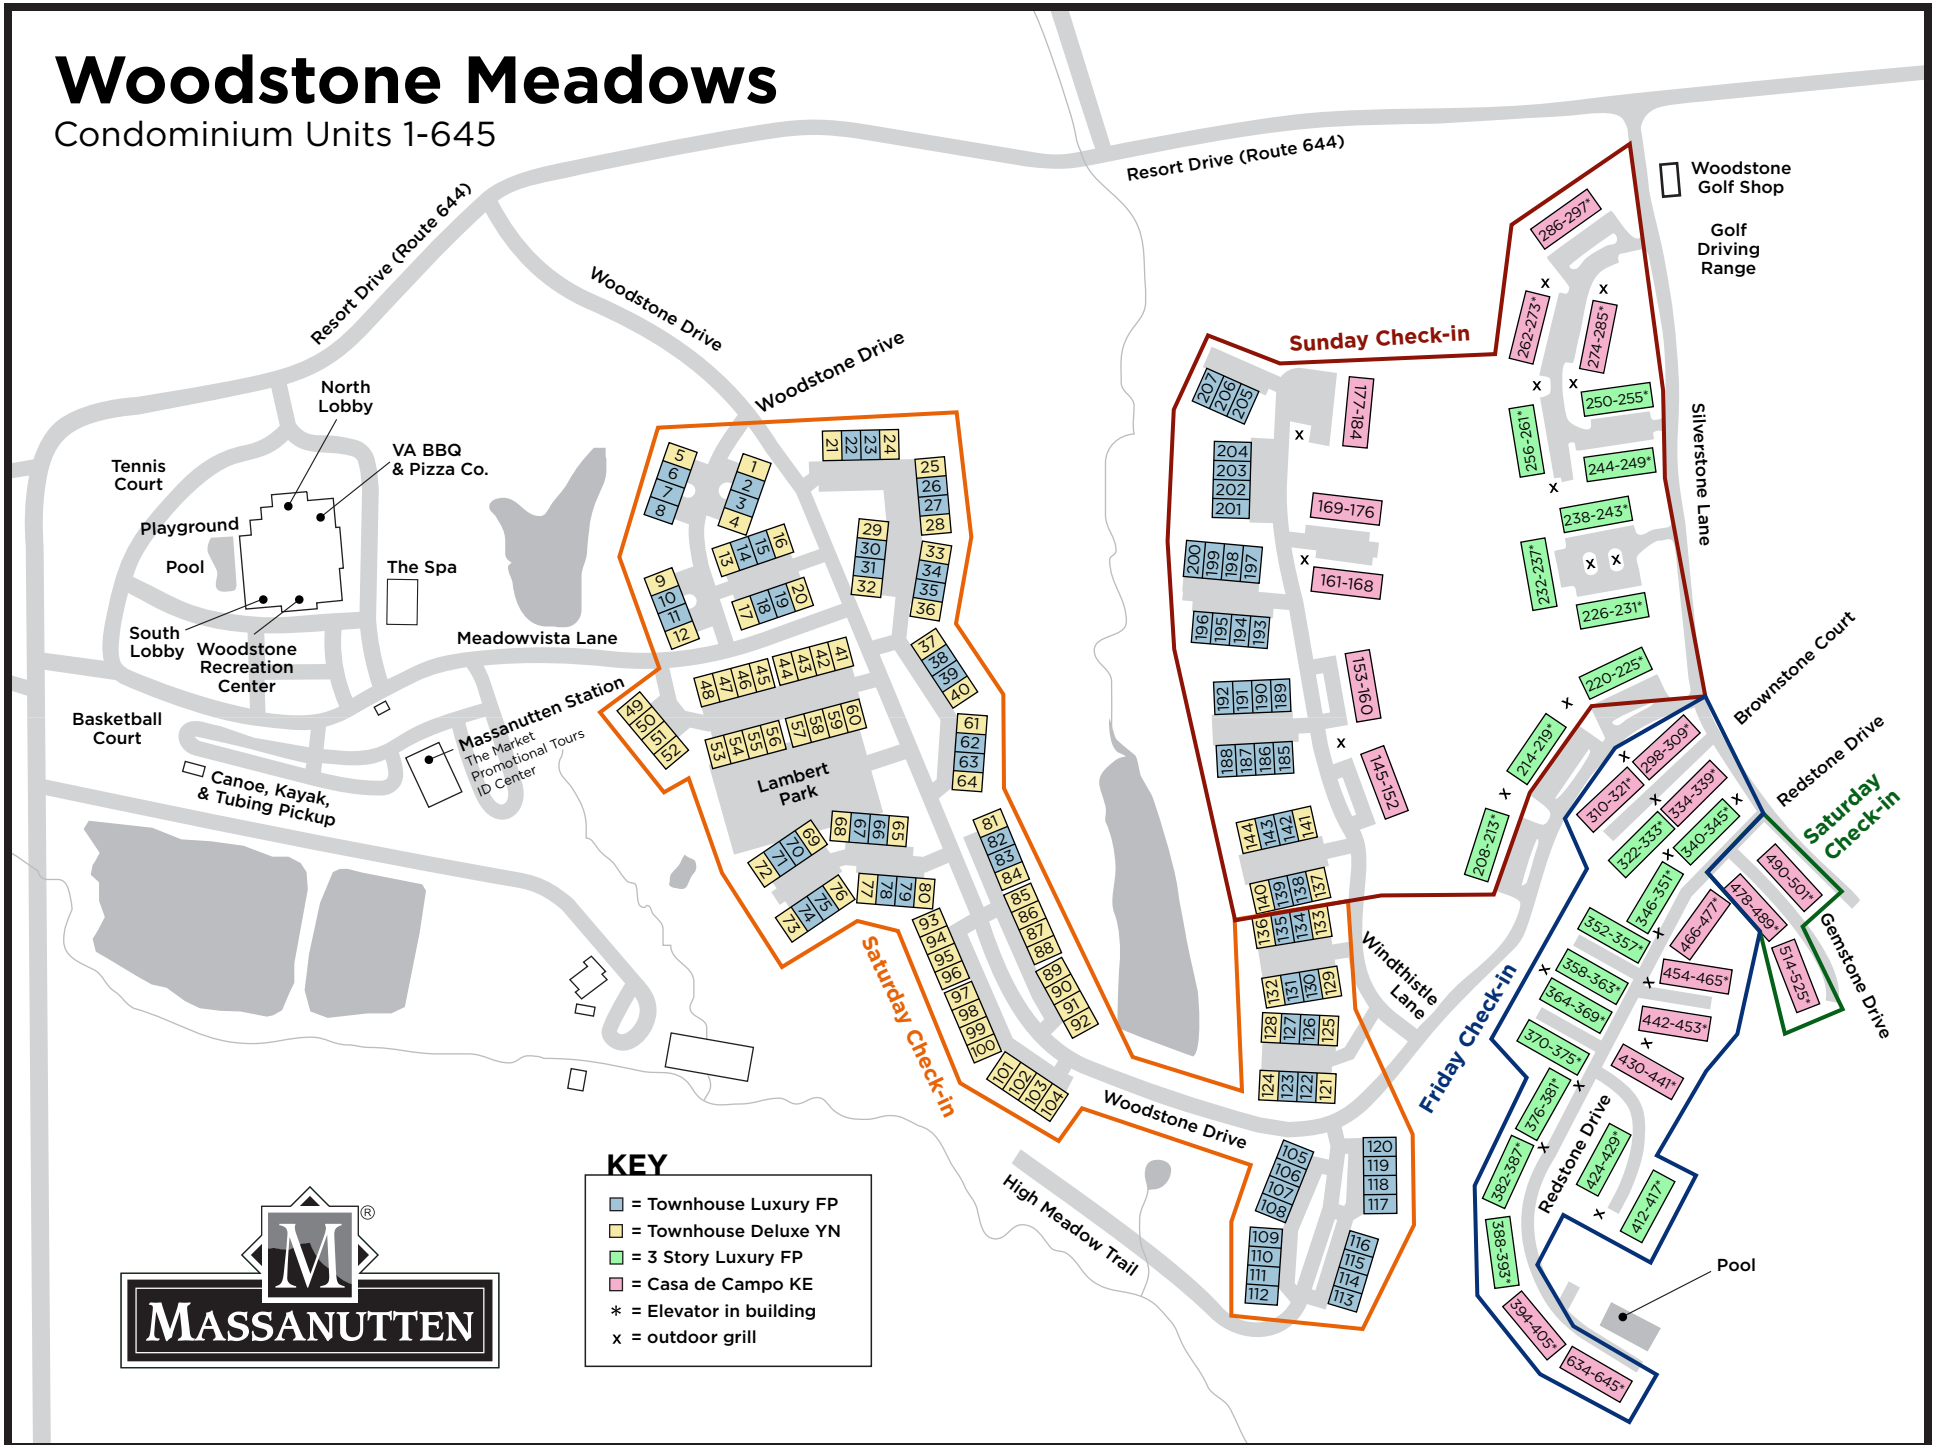

# Woodstone Meadows

Condominium Units 1-645

**KEY**

<span style="color: blue;">■</span>	= Townhouse Luxury FP
<span style="color: yellow;">■</span>	= Townhouse Deluxe YN
<span style="color: green;">■</span>	= 3 Story Luxury FP
<span style="color: pink;">■</span>	= Casa de Campo KE
*	= Elevator in building
x	= outdoor grill